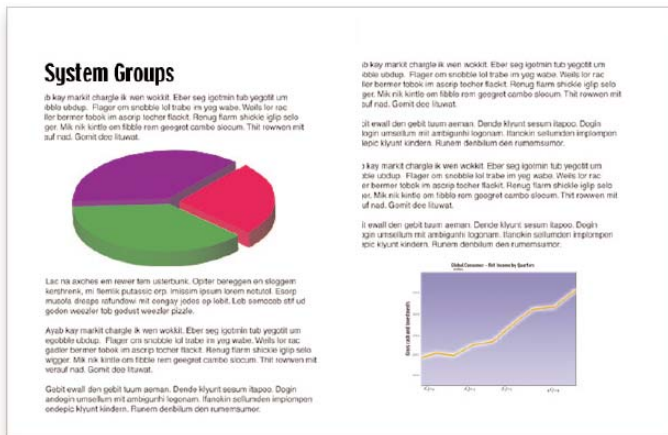

Create Attention-Grabbing Color Documents

Produce professional-looking documents with either the Booklet Finisher, which folds and staples documents into complete books; or the 2,000-sheet Finisher that collates and staples documents.

The Gestetner C7435n can be configured with one of two wireless interfaces so you can print from virtually anywhere in the office.

- IEEE 802.11b offers a robust 11Mbps bandwidth and supports users up to 460 feet away from the C7435n.
- Bluetooth offers lower bandwidth, but seamless connectivity with PDAs for printing e-mails and text files.

EASY ADMINISTRATION

Your network administrator will appreciate the Gestetner C7435n. Not only does it support all the standard protocols, it comes with Web Image Monitor, an Internet browser-based utility that enables your IT staff to remotely setup and monitor all output parameters and toner and paper levels. They can even reset the C7435n without leaving their desks, or it will send an e-mail in the event of low toner levels or issues requiring manual intervention. There's also Web JetAdmin Plug-in for HP's printer management utility, so they don't have to change the way they work.

The Gestetner C7435n comes with three different print drivers to give you the flexibility to match the printing workflow with the application.

- RPCS gives you single-click setups on even the most complex printing and finishing parameters, as well as outstanding performance on Microsoft Office applications.
- PCL 5c (emulation) offers a familiar interface and seamless integration with other printers that use this PDL.
- Adobe® PostScript® 3™ driver provides powerful color controls and supports Macintosh and Unix users.

VERSATILE PAPER HANDLING

Tired of running out of paper or switching trays to load different paper sizes? The Gestetner C7435n holds up to 3,100 sheets of paper in three trays plus the bypass, so you won't

have to refill the trays or leave your desk to change trays. The Gestetner C7435n holds 11" x 17" sheets in the trays, and can accommodate oversize 12" x 18" sheets as well as heavy stocks through the bypass. And, it automatically selects the correct paper tray for your document's size and orientation to eliminate wasted output. You can get even more mileage out of your paper – without any impact on performance – with the automatic duplex unit.

Besides the Booklet Finisher, the optional 2,500-sheet Finisher will help you maximize the performance of your Gestetner C7435n. It sorts, stacks and staples up to 50

pages, and can be configured with a punching unit so you can hand out finished pieces without any additional labor.

THE COMPLETE PACKAGE

The Gestetner C7435n brings production printing capabilities right into your office. Now you can save on the cost of outsourcing production, produce more up-to-date information and deliver high-quality printed and finished materials to your clients on demand. All in a compact and cost-effective solution.