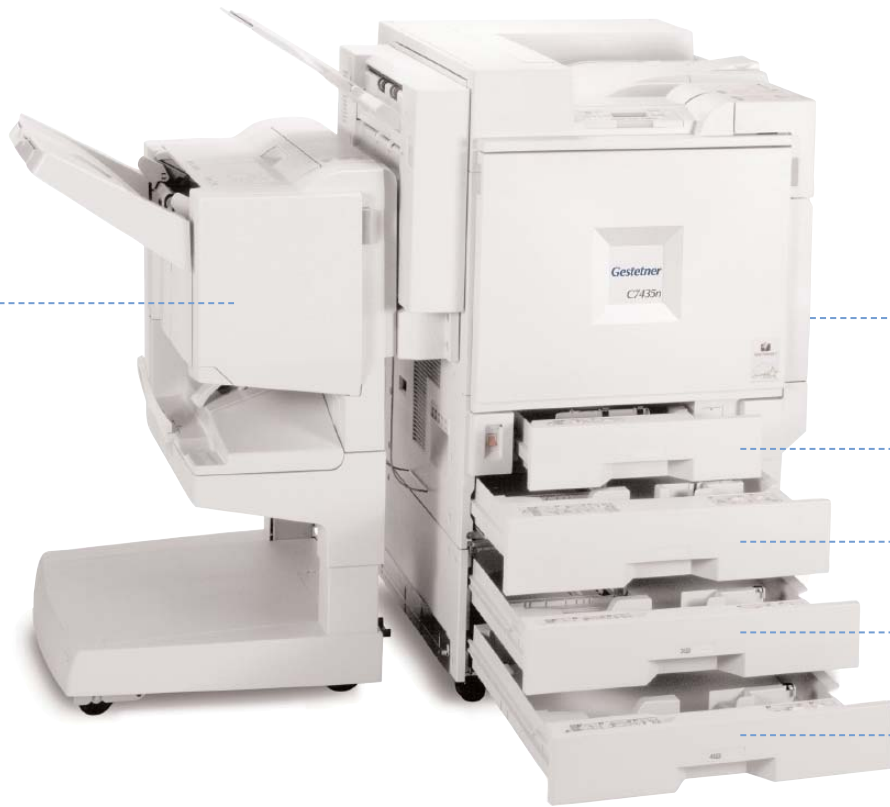

Gestetner

Production color printing for the workgroup.

FULL COLOR LASER PRINTER

C7435n

Booklet Finisher

100-Sheet Bypass Tray

A Variety Of Paper Sources Up To A Total Of 3,100 Sheets

High performance color printing – at your fingertips.

WITH THE GESTETNER C7435n, YOU CAN ELIMINATE THE LOST TIME AND EXPENSE OF OUTSOURCING MANY OF YOUR MARKETING MATERIALS AND IMPORTANT PRESENTATIONS. THIS IS A PRODUCTION PRINTING SYSTEM THAT GIVES YOUR WORKGROUP THE POWER OF PRINT ON-DEMAND TO CREATE THE MOST UP-TO-DATE INFORMATION AND DELIVER IT IN A PROFESSIONALLY FINISHED PIECE.

SUPERIOR SPEED

The Gestetner C7435n prints at 35 ppm in both color and black & white so you can focus on the message and presentation, and be certain the Gestetner C7435n will deliver it on time. Equally important, with a first-print-out time of just 12 seconds for color and 11 seconds for black & white, you won't have to wait.

Every detail on your document will stand out. At a true resolution of 1,200 x 1,200 dpi, not only are tiny fonts crisp and line-work sharp, images pop off the page and colors blend smoothly. And with its ability to print on stocks weighing up to 90 lb index, your document will have a substantial "feel" to complement its outstanding look. Finally, the Gestetner C7435n's automatic color calibration system ensures you'll always get the colors you expect.