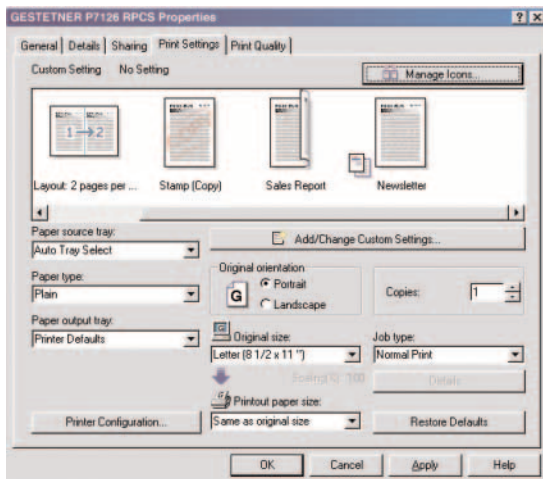

- Install, manage and monitor your P7126n and P7126 with SmartNetMonitor. An icon on the Windows® Taskbar let's you "see" exactly what's occurring in

real-time. Additionally, SmartNetMonitor enables Parallel Printing – by linking two networked P7126n/P7126s – which means an effective output rate of 52 PPM. And, Recovery Printing provides automatic re-routing of print jobs if one networked P7126n/P7126 becomes inoperative.

For more information, contact your authorized Gestetner sales location.

www.gestetnerusa.com

The 4-Bin Mailbox offers Sequential Stack Mode and creates 5 different print destinations. 450-sheet total output.

The 1-Bin Shift Tray supports Automatic Collation, Job Sorting and Offset Stacking. 500-sheet total output.

RPCS Preset Type User Interface Icons are easily customized for recurring print jobs.

P7126/P7126n