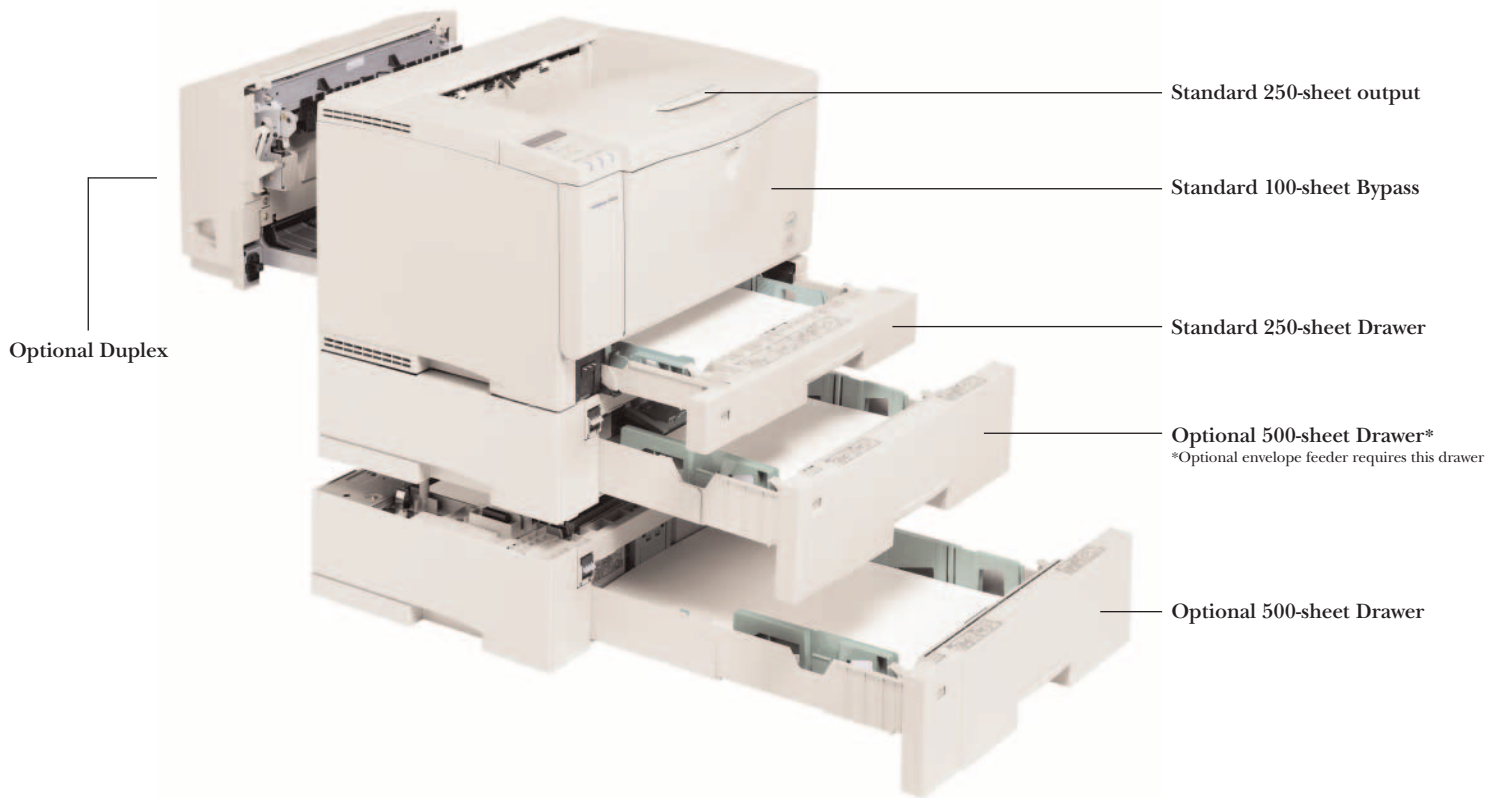

Gestetner

Productive, economical network printers

N E T W O R K L A S E R P R I N T E R S

P7126/P7126n

The right choice for your business.

WITH THE GESTETNER P7126 OR P7126n, YOU GAIN HIGHLY PRODUCTIVE AND VERSATILE NETWORK PRINTERS THAT EASILY MEET THE NEEDS OF YOUR SMALL OFFICE OR WORKGROUP. BOTH OFFER ZIPPY 26 PPM PRINT SPEEDS, CONVENIENT FULL FRONT OPERATION, ULTRA-HIGH 1200 x 1200 DPI RESOLUTION AND VERSATILE PAPER HANDLING CAPABILITIES. THE P7126n OFFERS STANDARD ETHERNET CONNECTIVITY, WHILE THE P7126 PROVIDES THIS CAPABILITY AS AN OPTION.

duplexing, and then send them to the optional 4-Bin Mailbox. With a specific destination for everyone's documents, there's no more riffling through stacks of paper!

- Expand your printing capabilities, reduce network traffic and maximize throughput with the optional 6.0 GB Hard Disk Drive.
- Access a variety of paper types – including heavy stock, envelopes, transparencies and 11" x 17" – at any given time.

A short paper path provides higher throughput and reliability.

The Gestetner P7126 and P7126n can be configured to meet your specific productivity needs.

Standard 250-sheet Drawer and 100-sheet Bypass (accepts up to 10 envelopes).

- High-quality document sets are completely finished with just one click. Refined Print Command Stream (RPCS) is a unique print driver that offers the most comprehensive user interface in the industry. Just click on a single icon to print