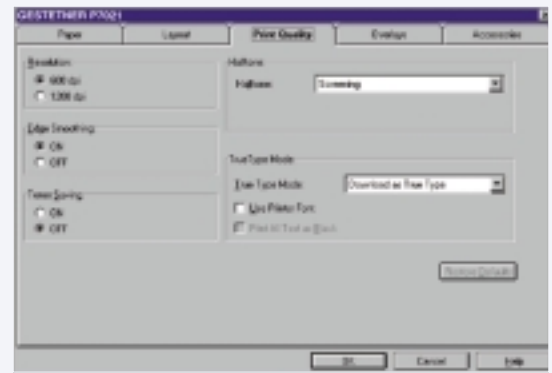

P7021

1200 DPI
LASER PRINTER

WORKS WELL WITH OTHERS

For maximum efficiency with minimum hassle, look no further than the Gestetner P7021 Network Printer. Your workgroup will benefit from a printing solution that sets new standards for productivity, reliability and affordability.

CONSISTENT PERFORMANCE

The Gestetner P7021 meets the demands of busy workgroups and offices with a fast print speed of 21 pages-per-minute, a robust feature set and a variety of flexible paper-handling capabilities. Plus, a compact full front design helps maximize office space.

- A powerful 133 MHz RISC processor combines with a fast first print speed of 10 seconds or less to ensure that all print jobs move quickly through the print queue.
- An optional Network Interface Card supports Fast Ethernet LAN and AppleTalk connections and provides seamless integration with today's most popular network operating systems.
- True 1200 dpi output means that your business documents always present a polished appearance.
- Standard PCL6 and PostScript 2 assure out-of-the-box compatibility with a variety of business applications, while Auto Emulation Switching eliminates the guesswork.
- Proprietary Gestetner Net Vision Software makes it easy to install and monitor your P7021, or any Gestetner connected system, on your network, whether it's Client/Server or Peer-to-Peer. You'll be able to "see" - via an icon on the Windows® Task Bar - exactly what your P7021 is doing.
- Up to 1,350 sheets of paper can be available at all times - a big plus in busy workgroups and offices. The optional 11" x 17" tray and envelope feeder further increase versatility and productivity.
- An All-In-One Cartridge makes consumable replacement an effortless task, reduces consumable inventory and contributes to the P7021's low cost of ownership.

WE HAVE A SOLUTION

Gestetner consultants know how to analyze your document workflow and then recommend an efficient and cost-effective network output strategy. And, whether the need is for black and white, color, multi-functional or a combination of all three, Gestetner has a solution that's right for you.

For more information about the Gestetner P7021 Network Printer, contact your authorized Gestetner sales location.

www.gestetnerusa.com

Printer Specifications

Technology	Laser
Resolution	1200/600/300 dpi
Throughput	21 ppm letter
First Print Time	Less than 10 seconds
Weight	33.1 lbs.
Dimensions (WxDxH)	17.7" x 21.9" x 10.6"
Input Capacity	250 sheets + 100 sheet Multi-Tray; 1 optional 500 sheet 8 1/2" x 11" Max. Tray; 1 optional 500 sheet 11" x 17" Max. Tray; Optional envelope feeder installed in optional (Ltr.) paper tray
Output Capacity	250 sheets
Paper Size	3.88" x 5.83" - 11" x 17"
Paper Weight	Standard/Optional Trays 16 - 24 lbs. Standard Multi Tray 14 - 42 lbs.
Warm-up Time	39 seconds or less

Energy Star Tier 2 Specifications

Rating Power Specifications	120V, 60 Hz
Emi	FCC Class B, DOC
Sound Level	Standby - 48 db Operating - 64 db
Safety Standard	UL1950, CSA950