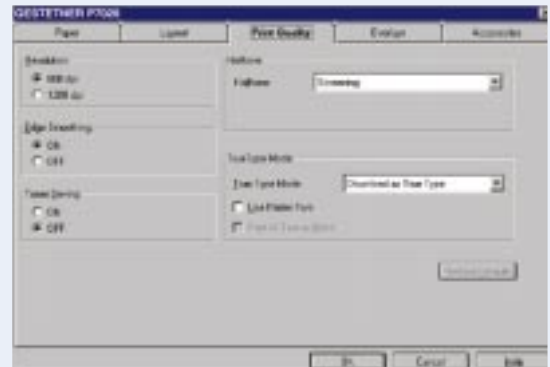

Gestetner

1200 dpi network output solution

L A S E R P R I N T E R

P7020

P7020

1200 DPI
LASER PRINTER

Choose Gestetner for
all your output solutions.

A POWERFUL PRINTING SOLUTION